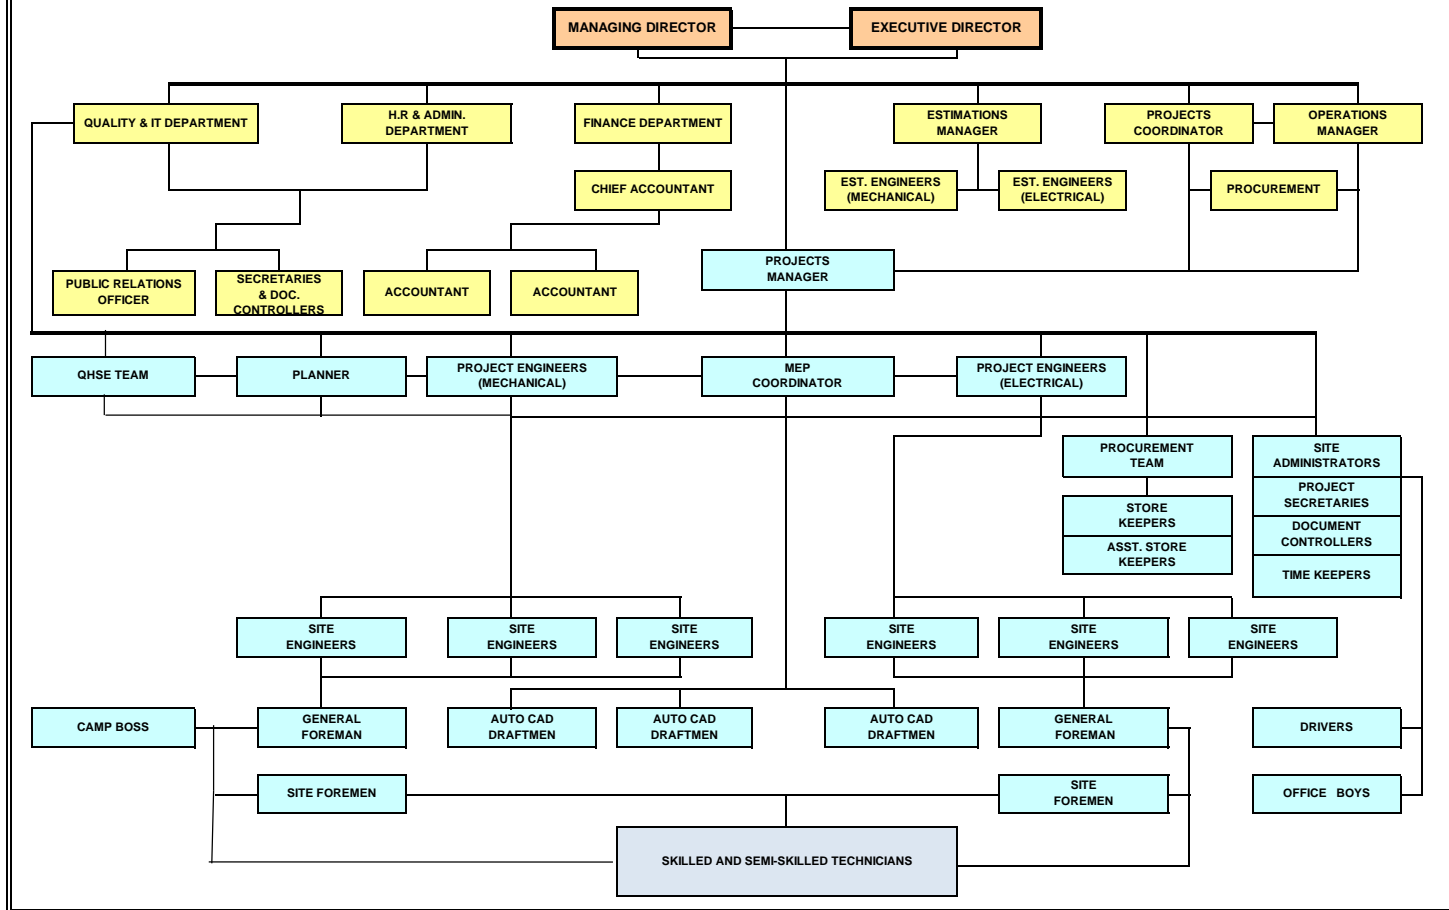

MAPCO INC. W.L.L. ORGANIZATION CHART

Mapco/CO/Rev.8
Date: 25/03/2017

This is Mapco Inc. Qatar General Organization Arrangement and also indicates interaction between office and site organizations.

Approved By:

Managing Director